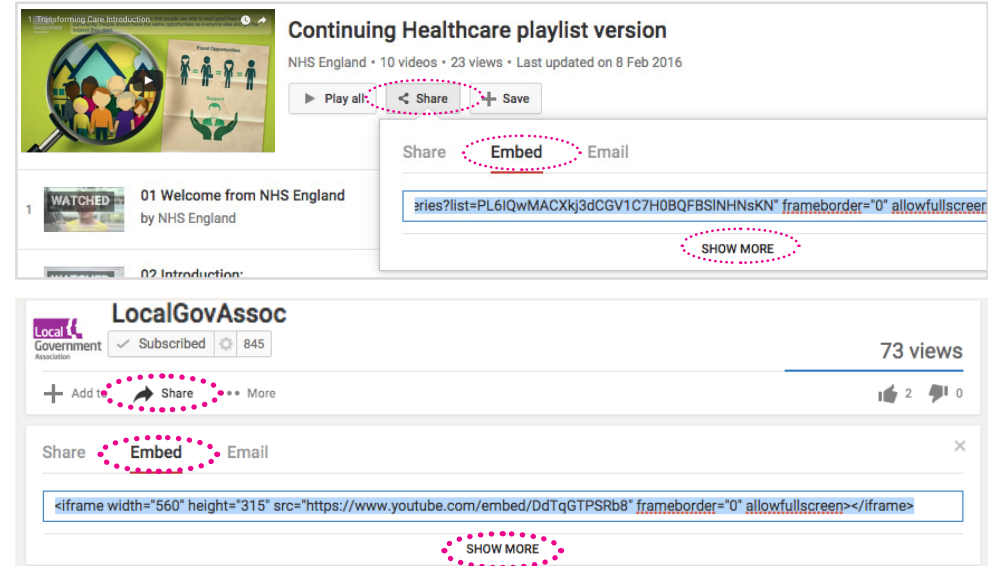

# 3 steps to embed LGA's Transforming Care films into your website

Local Government Association has worked with Enabled City and experts by experience to create films showing how Transforming Care can improve peoples lives through empowerment, you can embed the films into your website at no cost.

1. Go to LGA's YouTube channel:  
[www.youtube.com/user/LocalGovAssoc](http://www.youtube.com/user/LocalGovAssoc)

2. Search for 'Transforming Care', you should find 8 films  
Introduction: an animation about what Transforming Care is about

What empowerment means to me:  
by the empowerment steering group

3. Click 'share' and 'show more' for custom film sizes

Story's from the steering group

[www.local.gov.uk/transforming-care](http://www.local.gov.uk/transforming-care) or films with additional Word-Bank definitions [www.enabledcity.com/transforming-care/](http://www.enabledcity.com/transforming-care/)